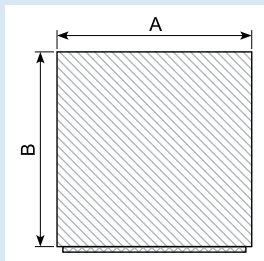

# Cellegummi / Cellular rubber

Material: Black EPDM,  
with adhesive  
Hardness: SH 25  
density 0,14

Art.	A x B (mm)	Art.	A x B (mm)	Art.	A x B (mm)	Art.	A x B (mm)
36.60403 *	4 x 3	36.61005	10 x 5	36.61530 *	15 x 30	36.63005	30 x 5
36.60404 *	4 x 4	36.61008	10 x 8	36.61603	16 x 3	36.63010	30 x 10
36.60405	4 x 5	36.61010	10 x 10	36.61710 *	17 x 10	36.63012	30 x 12
36.60503	5 x 3	36.61203	12 x 3	36.61808	18 x 8	36.64003	40 x 3
36.60505	5 x 5	36.61204 *	12 x 4	36.62002	20 x 2	36.64005 *	40 x 5
36.60605 *	6 x 5	36.61205	12 x 5	36.62003	20 x 3	36.64010	40 x 10
36.60802	8 x 2	36.61310 *	13 x 10	36.62004	20 x 4	36.64015	40 x 15
36.60803	8 x 3	36.61502 *	15 x 2	36.62005	20 x 5	36.65003	50 x 3
36.60804	8 x 4	36.61503	15 x 3	36.62008	20 x 8	36.65010	50 x 10
36.60805 *	8 x 5	36.61505	15 x 5	36.62010	20 x 10	36.66004 *	60 x 4
36.60808	8 x 8	36.61506	15 x 6	36.62305 *	23 x 5	36.66004X	60 x 4
36.61001	10 x 1	36.61508	15 x 8	36.62502	25 x 2	36.67502 *	75 x 2
36.61002	10 x 2	36.61510	15 x 10	36.62506	25 x 6		
36.61003	10 x 3	36.61512	15 x 12	36.62510	25 x 10		
36.61004	10 x 4	36.61518 *	15 x 18	36.62525 *	25 x 25		

Material: CR, with  
standard  
adhesive.  
CR-5952 tape  
without glass-  
fiber  
Hardness: SH 25  
density 0,14

Art.	A x B (mm)	Art.	A x B (mm)	Art.	A x B (mm)
36.60802CR	8 x 2	36.62004CR *	20 x 4	36.65005CR-5952 *	50 x 5
36.60804CR	8 x 4	36.63005CR-5952 *	30 x 5	36.65007CR *	50 x 7
36.60808CR *	8 x 8	36.63030CR	30 x 30	36.68005CR *	80 x 5
36.61003CR *	10 x 3	36.63204CR *	32 x 4	36.68005CR-5952 *	80 x 5
36.61010CR *	10 x 10	36.64005CR *	40 x 5		
36.61609CR *	16 x 9	36.65005CR *	50 x 5		

Cellular rubber plates no adhesive

Material: EPDM  
Color: Black

Art.	Length (mm)	Thickness (mm)	Width (mm)	Quality
38.188 *	1.000	40	2.000	EPDM
38.189 *	1.000	50	2.000	EPDM

Cellular rubber plates with adhesive

Art.	Length (mm)	Thickness (mm)	Width (mm)	Quality
38.190 *	1.000	10	1.400	CR
38.191 *	1.000	15	1.400	CR