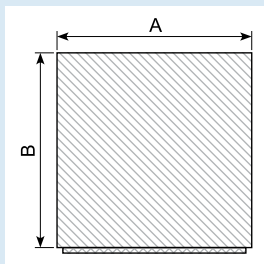

# Cellegummi / Cellular rubber

Material: Black EPDM,  
with adhesive  
Hardness: SH 25  
density 0,14

Art.	A x B (mm)	Art.	A x B (mm)	Art.	A x B (mm)	Art.	A x B (mm)
36.60403 *	4 x 3	36.61005	10 x 5	36.61530 *	15 x 30	36.63005	30 x 5
36.60404 *	4 x 4	36.61008	10 x 8	36.61603	16 x 3	36.63010	30 x 10
36.60405	4 x 5	36.61010	10 x 10	36.61710 *	17 x 10	36.63012	30 x 12
36.60503	5 x 3	36.61203	12 x 3	36.61808	18 x 8	36.64003	40 x 3
36.60505	5 x 5	36.61204 *	12 x 4	36.62002	20 x 2	36.64005 *	40 x 5
36.60605 *	6 x 5	36.61205	12 x 5	36.62003	20 x 3	36.64010	40 x 10
36.60802	8 x 2	36.61310 *	13 x 10	36.62004	20 x 4	36.64015	40 x 15
36.60803	8 x 3	36.61502 *	15 x 2	36.62005	20 x 5	36.65003	50 x 3
36.60804	8 x 4	36.61503	15 x 3	36.62008	20 x 8	36.65010	50 x 10
36.60805 *	8 x 5	36.61505	15 x 5	36.62010	20 x 10	36.66004 *	60 x 4
36.60808	8 x 8	36.61506	15 x 6	36.62305 *	23 x 5	36.66004X	60 x 4
36.61001	10 x 1	36.61508	15 x 8	36.62502	25 x 2	36.67502 *	75 x 2
36.61002	10 x 2	36.61510	15 x 10	36.62506	25 x 6		
36.61003	10 x 3	36.61512	15 x 12	36.62510	25 x 10		
36.61004	10 x 4	36.61518 *	15 x 18	36.62525 *	25 x 25		

Material: CR, with  
standard  
adhesive.  
CR-5952 tape  
without glass-  
fiber  
Hardness: SH 25  
density 0,14

Art.	A x B (mm)	Art.	A x B (mm)	Art.	A x B (mm)
36.60802CR	8 x 2	36.62004CR *	20 x 4	36.65005CR-5952 *	50 x 5
36.60804CR	8 x 4	36.63005CR-5952 *	30 x 5	36.65007CR *	50 x 7
36.60808CR *	8 x 8	36.63030CR	30 x 30	36.68005CR *	80 x 5
36.61003CR *	10 x 3	36.63204CR *	32 x 4	36.68005CR-5952 *	80 x 5
36.61010CR *	10 x 10	36.64005CR *	40 x 5		
36.61609CR *	16 x 9	36.65005CR *	50 x 5		

Cellular rubber plates no adhesive

Material: EPDM  
Color: Black

Art.	Length (mm)	Thickness (mm)	Width (mm)	Quality
38.188 *	1.000	40	2.000	EPDM
38.189 *	1.000	50	2.000	EPDM

Cellular rubber plates with adhesive

Art.	Length (mm)	Thickness (mm)	Width (mm)	Quality
38.190 *	1.000	10	1.400	CR
38.191 *	1.000	15	1.400	CR