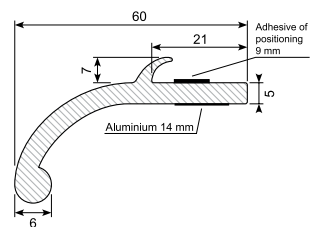

45.309C / 45.309C-50 *

Material: Chrome PVC
 Length: 5 m
 45.309C-50 (50 m)
 Min. order: 300 m

45.216C-50 *

Material: Chrome PVC
 Length: 50 m
 Min. order: 300 m

45.123 *

Material: PVC gutter with adhesive
Length: 25 m
Min. order: 300 m

45.393 *

Material: PVC gutter with adhesive
Length: 25 m
Min. order: 300 m

45.394 *

Material: PVC gutter with adhesive
Length: 25 m
Min. order: 300 m

45.901 *

Material: PVC gutter with adhesive
Length: 25 m
Min. order: 300 m

45.2031024 *

PVC universal wheel arch panel with adhesive. Set of 4 pcs.
Length: 1,5 m

45.20511046 *

PVC universal wheel arch panel with adhesive. Coil.
Color: Black
Length: 6 m

45.20511091 *

PVC universal wheel arch panel with adhesive. Set of 2 pcs.
Length: 1,5 m

45.2051445 *

PVC universal wheel arch panel with adhesive. Coil.
Length: 12,5 m

45.235N1057 *

PVC universal wheel arch panel with adhesive. Coil.
Color: Black
Length: 6 m

45.235N429 *

PVC universal wheel arch panel with adhesive. Coil.
Color: Black
Length: 12,5 m