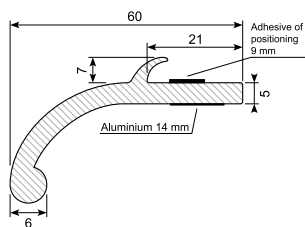

45.309C / 45.309C-50 *

Material: Chrome PVC
 Length: 5 m
 45.309C-50 (50 m)
 Min. order: 300 m

45.216C-50 *

Material: Chrome PVC
 Length: 50 m
 Min. order: 300 m

45.123 *

Material: PVC gutter with adhesive
Length: 25 m
Min. order: 300 m

45.393 *

Material: PVC gutter with adhesive
Length: 25 m
Min. order: 300 m

45.394 *

Material: PVC gutter with adhesive
Length: 25 m
Min. order: 300 m

45.901 *

Material: PVC gutter with adhesive
Length: 25 m
Min. order: 300 m

45.2031024 *

PVC universal wheel arch panel with adhesive. Set of 4 pcs.
Length: 1,5 m

45.20511046 *

PVC universal wheel arch panel with adhesive. Coil.
Color: Black
Length: 6 m

45.20511091 *

PVC universal wheel arch panel with adhesive. Set of 2 pcs.
Length: 1,5 m

45.2051445 *

PVC universal wheel arch panel with adhesive. Coil.
Length: 12,5 m

45.235N1057 *

PVC universal wheel arch panel with adhesive. Coil.
Color: Black
Length: 6 m

45.235N429 *

PVC universal wheel arch panel with adhesive. Coil.
Color: Black
Length: 12,5 m