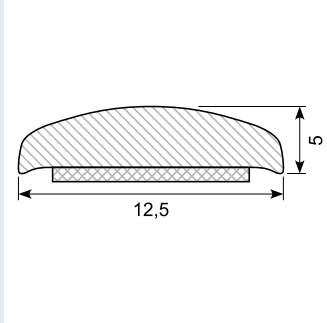

45.886 / 45.886G

Material: Black PVC with adhesive
 Length: 25 m
 45.886G: Grey

45.894 *

Material: PVC with adhesive
 Length: 25 m
 Min. order: 300 m

45.980A *

Material: Chrome PVC with adhesive
 Length: 25 m
 Min. order: 500 m

45.980K *

Material: PVC with adhesive
 Length: 340 mm
 Min. order: 1.400 pcs.
 Example fix lengths

45.980S *

Length: 25 m
 Min. order: 500 m

45.102G

Length: 25 m

45.308C / 45.308C-50 *

Material: Chrome PVC
 Length: 5 m
 45.308C-50 (50 m)
 Min. order: 300 m

45.309C / 45.309C-50 *

Material: Chrome PVC
 Length: 5 m
 45.309C-50 (50 m)
 Min. order: 300 m

45.216C-50 *

Material: Chrome PVC
 Length: 50 m
 Min. order: 300 m

45.123 *

Material: PVC gutter with adhesive
Length: 25 m
Min. order: 300 m