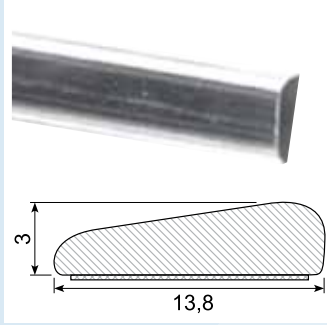

45.206AL

Material: PVC gutter with adhesive
Length: 2 m

45.224

Material: White PVC gutter with adhesive
Length: 25 m

45.217C *

Material: Chrome PVC with adhesive
Length: 5 m

45.221C *

Material: Chrome PVC with adhesive
Length: 5 m

45.705C *

Material: Chrome PVC with adhesive
Length: 5 m

45.832

Material: PVC with adhesive
Length: 25 m

45.836

Material: PVC with adhesive
Length: 25 m

45.837

Material: PVC with adhesive
Length: 25 m
Hardness: SH 74 - 76
Density: 1,32

45.886 / 45.886G

Material: Black PVC with adhesive
 Length: 25 m
 45.886G: Grey

45.894 *

Material: PVC with adhesive
 Length: 25 m
 Min. order: 300 m

45.980A *

Material: Chrome PVC with adhesive
 Length: 25 m
 Min. order: 500 m

45.980K *

Material: PVC with adhesive
 Length: 340 mm
 Min. order: 1.400 pcs.
 Example fix lengths

45.980S *

Length: 25 m
 Min. order: 500 m

45.102G

Length: 25 m

45.308C / 45.308C-50 *

Material: Chrome PVC
 Length: 5 m
 45.308C-50 (50 m)
 Min. order: 300 m