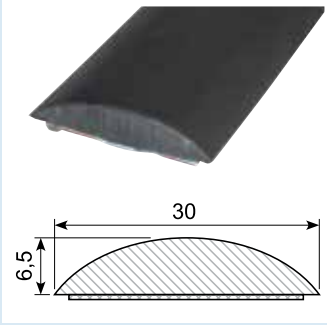

45.206AL

Material: PVC gutter with adhesive
Length: 2 m

45.224

Material: White PVC gutter with adhesive
Length: 25 m

45.217C *

Material: Chrome PVC with adhesive
Length: 5 m

45.221C *

Material: Chrome PVC with adhesive
Length: 5 m

45.347C *

Material: Chrome PVC with adhesive
Length: 5 m

45.884C *

Material: Chrome PVC with adhesive
Length: 5 m

45.383C *

Material: Chrome PVC with adhesive
Length: 5 m

45.388C *

Material: Chrome PVC with adhesive
Length: 5 m

45.705C *

Material: Chrome PVC with adhesive
Length: 5 m

45.832

Material: PVC with adhesive
Length: 25 m

45.836

Material: PVC with adhesive
Length: 25 m

45.837

Material: PVC with adhesive
Length: 25 m
Hardness: SH 74 - 76
Density: 1,32

45.886 / 45.886G

Material: Black PVC with adhesive
 Length: 25 m
 45.886G: Grey

45.894 *

Material: PVC with adhesive
 Length: 25 m
 Min. order: 300 m

45.980A *

Material: Chrome PVC with adhesive
 Length: 25 m
 Min. order: 500 m