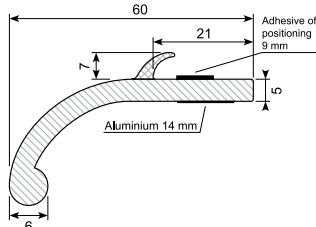

PVC universal wheel arch panel with adhesive. Coil.
Color: Grey / black
Length: 6 m

45.235NG429 *