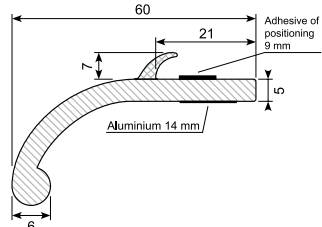

PVC universal wheel arch panel with adhesive. Coil.
Color: Grey / black
Length: 12,5 m

31.4281 **