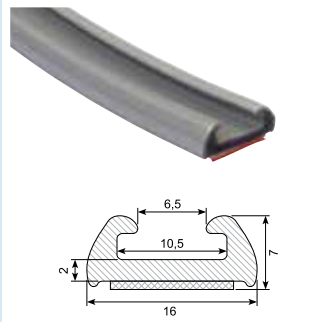

45.705C *

Material: Chrome PVC with adhesive
Length: 5 m

45.832

Material: PVC with adhesive
Length: 25 m

45.836

Material: PVC with adhesive
Length: 25 m

45.837

Material: PVC with adhesive
Length: 25 m
Hardness: SH 74 - 76
Density: 1,32

45.886 / 45.886G

Material: Black PVC with adhesive
 Length: 25 m
 45.886G: Grey

45.894 *

Material: PVC with adhesive
 Length: 25 m
 Min. order: 300 m

45.980A *

Material: Chrome PVC with adhesive
 Length: 25 m
 Min. order: 500 m

45.980K *

Material: PVC with adhesive
 Length: 340 mm
 Min. order: 1.400 pcs.
 Example fix lengths

45.980S *

Length: 25 m
 Min. order: 500 m

45.102G

Length: 25 m

45.308C / 45.308C-50 *

Material: Chrome PVC
 Length: 5 m
 45.308C-50 (50 m)
 Min. order: 300 m

45.309C / 45.309C-50 *

Material: Chrome PVC
 Length: 5 m
 45.309C-50 (50 m)
 Min. order: 300 m

45.216C-50 *

Material: Chrome PVC
 Length: 50 m
 Min. order: 300 m

45.123 *

Material: PVC gutter with adhesive
Length: 25 m
Min. order: 300 m