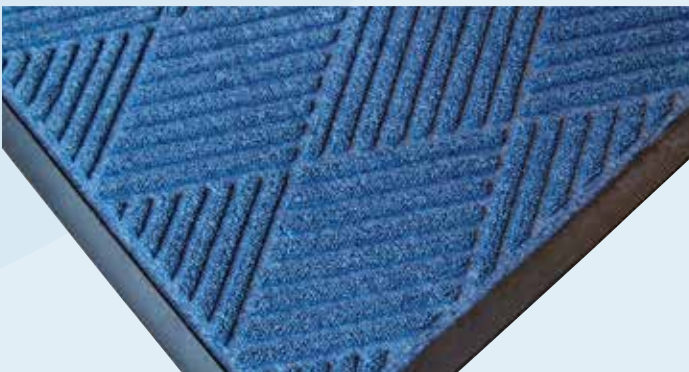

Smudsmåtter diamond blue / mat diamond blue

Art.	Color	Size (m)
38.623750	Blue	0,9 x 1,5
38.623752	Blue	0,6 x 0,9
38.623764	Blue	1,2 x 1,8

Dørmåtte blå, polypropylen med gummiskråkant.
Kan spules med højtryksrensere.

Blue mat, polypropylene with rubber beveled edge.
Can be flushed with high-pressure cleaner.

Kan skaffes i grå / Obtained in grey