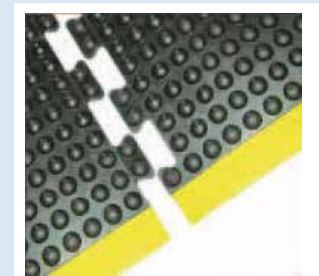

Ergo Dome, god måtte til gunstig pris

Ergo Dome er en slidstærk måtte i naturgummi (SBR).

Den buleformede overflade stimulerer blodcirkulationen hvilket mindsker belastningsskader i ben og ryg.

Ergo dome, good mat at low prices.

Ergo dome is a durable mat of natural rubber (SBR).

The bulge-shaped surface stimulates blood circulation, which reduces stress injuries in the legs and back.

Art.	Name	Color	Size (m)	Weight (kg)
38.410200	Ergo Dome	Sort	0,6 x 0,9	3,2
38.410201	Ergo Dome	Sort	0,9 x 1,2	4
38.410203	Ergo Dome Puzzle midterstykke	Sort	0,9 x 1,2	4
38.410202	Ergo Dome Puzzle, endestykke	Sort	0,9 x 1,2	4

Puzzle er med sorte kanter, og det er muligt at samle 2 endestykker til f.eks. 2,4 m

Puzzle is with black borders, and it is possible to assemble two end pieces, for example 2.4 m.

Kan skaffes i oliebestandig NBR /
Obtained in oil resistant NBR
0,6 x 0,9 m
0,9 x 1,2 m