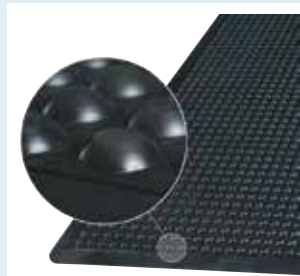

Ergo Dome, god måtte til gunstig pris

Ergo Dome er en slidstærk måtte i naturgummi (SBR).

Den buleformede overflade stimulerer blodcirkulationen hvilket mindsker belastningsskader i ben og ryg.

Ergo dome, good mat at low prices.

Ergo dome is a durable mat of natural rubber (SBR).

The bulge-shaped surface stimulates blood circulation, which reduces stress injuries in the legs and back.

Art.	Name	Color	Size (m)	Weight (kg)
38.410200	Ergo Dome	Sort	0,6 x 0,9	3,2
38.410201	Ergo Dome	Sort	0,9 x 1,2	4
38.410203	Ergo Dome Puzzle midterstykke	Sort	0,9 x 1,2	4
38.410202	Ergo Dome Puzzle, endestykke	Sort	0,9 x 1,2	4

Puzzle er med sorte kanter, og det er muligt at samle 2 endestykker til f.eks. 2,4 m

Puzzle is with black borders, and it is possible to assemble two end pieces, for example 2.4 m.

Kan skaffes i oliebestandig NBR /
Obtained in oil resistant NBR
0,6 x 0,9 m
0,9 x 1,2 m