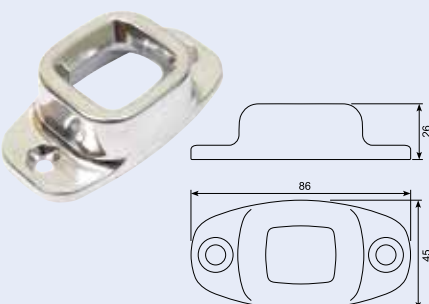

22.563J

Dørholder - hun-del. Aluminium 85.8x44.8mm. Center huller 66,54 mm.
Door retainer fittings. Female. Aluminium. Center holes 66,54 mm.