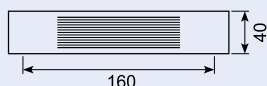

22.413

Dørstrop.

Door retainer strap.