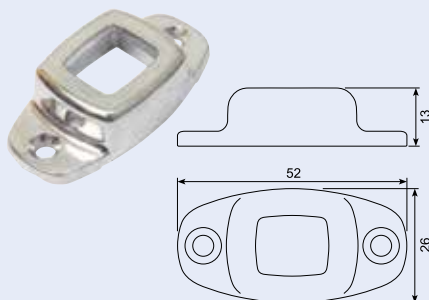

22.557J

Dørholder hun. Aluminium. Center huller 40mm.
Door retainer fitting. Female. Aluminium. Center holes 40 mm.